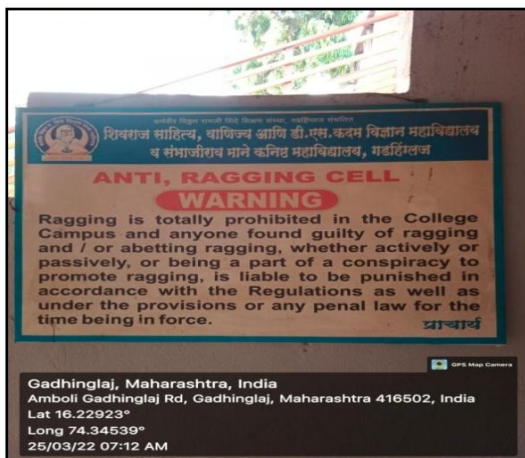

COMPLAINT BOX

STAFF ROOM (LADIES AND GENTS)

(Signature)
PRINCIPAL
Shivraj College of Arts, Commerce &
D.S.Kadam Science College,
GADHINGLAJ (Dist.Kolhapur)

Water Plant

Student Development Cell

Notice Board Anti Ragging Cell