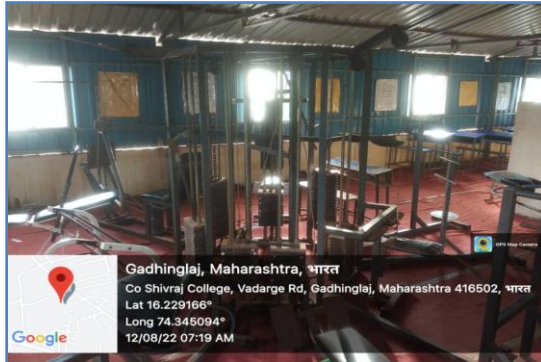

Karmveer Vitthal Ramji Shinde Shikshan Sanstha's
SHIVRAJ COLLEGE OF ARTS, COMMERCE AND D. S. KADAM SCIENCE COLLEGE,
GADHINGLAJ
DIST. KOLHAPUR (MAHARASHTRA) 4165002

Ladies Gym

Reading Room

(Signature)
PRINCIPAL
 Shivraj College of Arts, Commerce &
 D.S. Kadam Science College,
 GADHINGLAJ (Dist. Kolhapur)